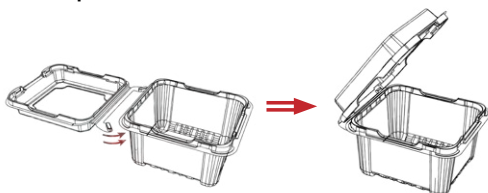

FETURES SHOW

Special BiColor Structure

YK-250C B/T
120mmx109mmx80mm
Material: PET Quantity/Carton: 600